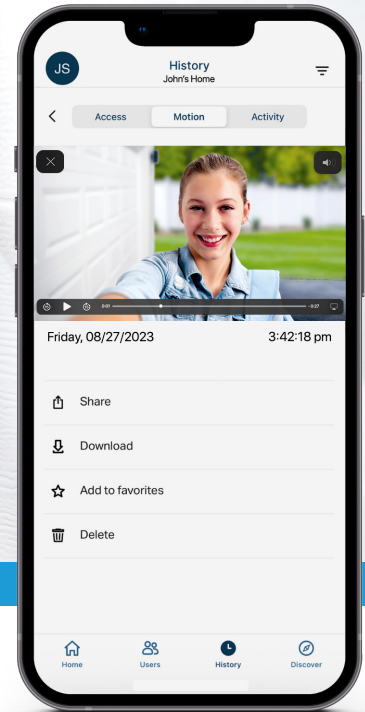

myQ Video Storage

After setting up a myQ Video Keypad, customers will receive a free 30-day trial of a 7-day Video Storage Plan. Homeowners can take advantage of all the features video storage has to offer - customized settings, person detection, rich notifications, and video playback. Record, save and share videos with friends and family.

Pro Bundle includes a premium swivel mount to provide homeowners with customization over their preferred viewing angle.