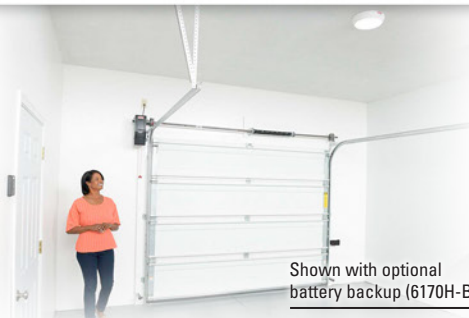

Shown with optional battery backup (6170H-B)

Aladdin Connect® INTEGRATED Wi-Fi CONNECTIVITY

Remotely monitor and control your garage door from almost anywhere with your smart device. Time-based features allow you to set door to automatically close and/or notify after a set length of time; as well as schedule a specific hour and minute to close the door and/or notify when it does. Also allows for multiple individual user accounts so you can provide virtual key access for your garage door to a friend, relative, or service person for a certain time, a range of time, or permanently.