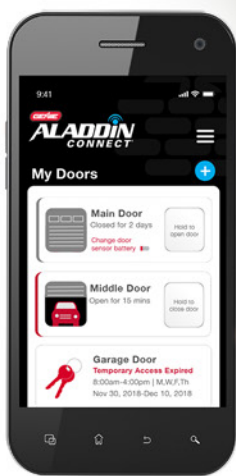

FEATURING
SAFE-T-PULSE™
TECHNOLOGY

INTEGRATED
**ALADDIN
CONNECT**

INTELLIGENT CONTROL
FOR YOUR OPENER

Highlights

• Wall Mount Design

- » **Cleaner Look** – Eliminating the rail and opener from the ceiling brings a clean and open look to your garage. Enjoy the view or use the freed-up space for storage or other purpose.
- » **Compact** – Compact design fits into tight side room spaces between track and wall.
- » **Headroom** – Ideal for garages with beam obstructions which prevent installation of a traditional opener.
- » **Safe-T-Pulse™** – Patent-pending pulsing action provides safety check before closing and eliminates the need for an external cable tension monitoring device.
- **Quiet, Powerful Performance** – 24 Volt DC motor provides maximum power to operate doors up to 850 lbs* at a speed of 7.5" per second**.
- **Battery Backup (Model 6170H-B)** – Don't get locked outside the garage when the power goes out! Battery backup is included.
- **GenieSense™ Monitoring and Diagnostic Technology** Provides safety by continuously monitoring operation of the door, stopping the operation to alert you when significant changes occur.

- **Soft Start and Stop Control** – DC technology allows your door to begin and end its movement smoothly instead of abruptly whenever you operate it, creating less noise and less wear on the door.
- **Smart Lighting** – Bright LED light fixture with the flexibility to place wherever desired in the garage.
- **Dependability** – The quality built into a Model 6170H is backed by a Limited Lifetime Warranty[‡] for the motor.
- **Smart Garage Capabilities**
  Integrated Wi-Fi provides multiple benefits such as:
  - » **Security** – Instantly know if someone is operating your garage door without permission
  - » **Convenience** – Open your door for family members, deliveries, service providers or provide them their own virtual key from anywhere with your smart device!
  - » **Safety** – Have garage door automatically close at a specific time or after an elapsed time period in case it's left open.